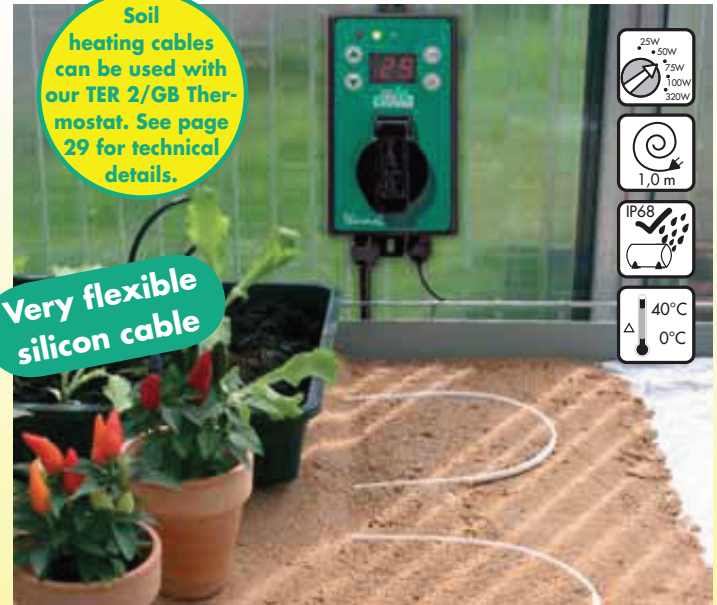

SOIL HEATING CABLE

... heat where you want it

The Bio Green heating cable takes the heat just where you want it. It is particularly suitable for home-made propagators and seed-trays. The cable is very flexible and can easily be laid to suit your particular requirements.

The many different ways of laying and using it make the waterproof cable a universal heat source. Using it with the TER 2/GB thermostat with extra remote sensor makes for ideal propagating conditions, because the soil temperature is accurately controlled.

Technical data

- Rapid germination
- Faster growth
- Warms the soil by about 8-12°C
- Many applications: Seed propagation, Terrarium or aquarium
- CE-tested
- 2 year guarantee

Power supply: 230 V			
CE-approved			
Protective system: IP = IP 68			
Length	Output	Surface area	Order No.:
4,3 m	25 W	0,40 m²	HK 4.3/GB
6 m	50 W	0,80 m²	HK 6.0/GB
7,5 m	75 W	1,20 m²	HK 7.5/GB
10 m	100 W	1,60 m²	HK 10.0/GB
25 m	320 W	4,50 m²	HK 25.0/GB
Thermostat			
Thermostat temperature range	0-40°C		
Output (max.)	3000 W		
Order No.:	TER 2/GB		
Comes complete, ready to use with remote sensor			
CE-approved			

27